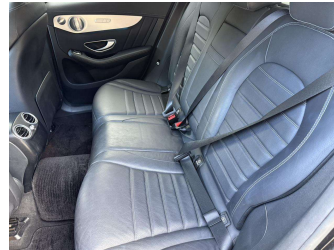

2017 Mercedes-Benz GLC 220 D 4Matic Sports

Purchase Price **$32,999**

Includes GST
Excludes on-road costs of $485

Finance may be available on this vehicle. Ask one of our friendly staff for more information.

Gain peace of mind with Mechanical Breakdown Insurance. **Ask us how.**

Top features

None Listed

Body Style
SUV / 4x4

Odometer
98,994 km

Engine
2200 cc

Fuel Type
Diesel

Transmission
Auto, 4WD

Wheels
-

VIN
WDC2539052F244124

Interior
-

Safety

Based on 2025 UCSR rating for 15-23 models

Reg No.
-

Ext Colour
Black

History
-

Seats
-

CO2 Emissions
★★★★☆
183 grams/km

Energy Economy
★★☆☆☆
Annual fuel cost of $3,020
7L per 100km

Cost per year is an estimate based on diesel price of $2.00 per litre and an average distance of 14000 km. Includes Road User Charges (RUC). Emissions and Energy Economy figures standardised to 3P WLTP.

Stock ID: 12562

Great Wall Motors Wellington | Phone 04 383 9886 | Email greatwallmotorsnz@hotmail.com
2 Landfill Road, Owhiro Bay, Wellington 6023, New Zealand
www.greatwallmotors.nz