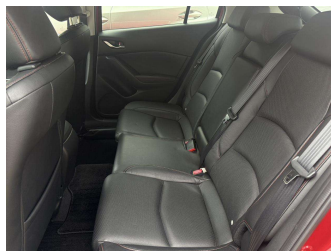

# 2014 Mazda Axela 20S Touring L Package

**Purchase Price** **\$17,999**

Includes GST  
Excludes on-road costs of \$395

Finance may be available on this vehicle. Ask one of our friendly staff for more information.