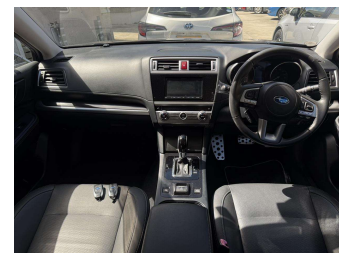

2016 Subaru Outback Limited AWD

Purchase Price

\$24,999

Includes GST
Excludes on-road costs of \$395

Finance may be available on this vehicle. Ask one of our friendly staff for more information.

Gain peace of mind with Mechanical Breakdown Insurance. **Ask us how.**

Top features

None Listed

Body Style
SUV / 4x4

Odometer
26,827 km

Engine
2500 cc

Fuel Type
Petrol

Transmission
Auto, All Wheel Drive

Wheels
-